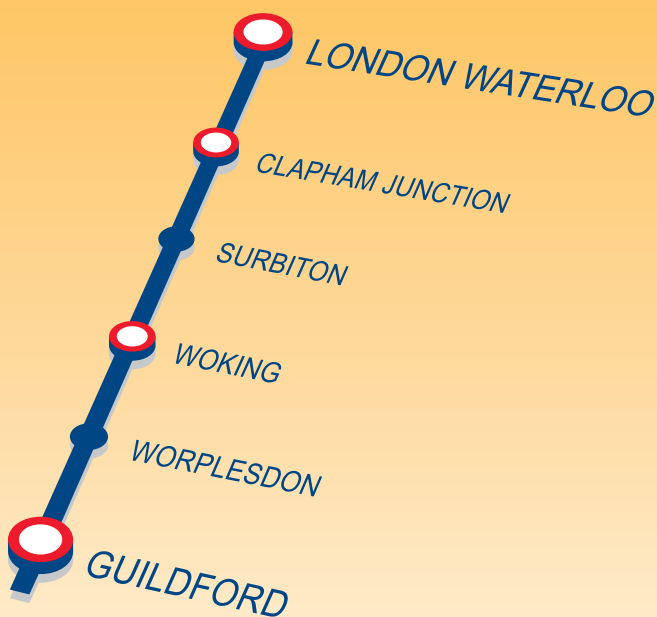

Guildford/Woking to London Waterloo

REVISED from 4 April to 11 June 2005

Following further feedback from our passengers on the new timetable introduced last December, some Monday to Friday services are to be revised from Monday 4 April.

KNOW WHAT'S HAPPENING...

Train times are changing.

Since 1967, the South West Trains' timetable has remained essentially the same apart from minor tweaks published twice a year.

Now **every** train on **every** route is to be rescheduled with new train times, offering the majority of passengers more peak-time services, more frequent departures from the busiest stations and more easily remembered standardised departure times.

You will need to familiarise yourself with the new train times and our range of free pocket timetables is an excellent point of departure, detailing in full our new services on all routes.

This pocket timetable shows the full service between Guildford, Worplesdon, Woking and London Waterloo via Surbiton and Clapham Junction.